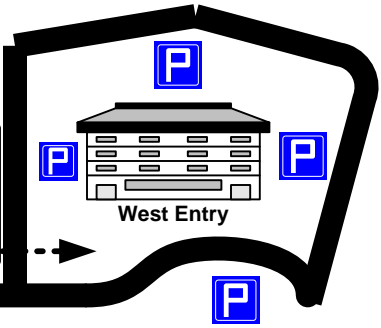

# Directions to Clermont County Educational Service Center

2400 Clermont Center Drive

Suite 100

Batavia, OH 45103

513/735-8300

Clermont County Educational Service Center  
Located in the Clermont County Medical Social  
Services Building

Enter at the 2400 West Entry

Turn left to Suite 100 at end of Hallway

32-East

Bauer Rd

Clermont  
Center Drive

32-East

From I-275 take EXIT 63-B to Rt. 32 East toward Batavia (appx. 8 miles). At the intersection of Rt. 32 and Bauer Rd., turn left onto Bauer Rd. Take the second right turn off of Bauer onto Clermont Center Drive. Clermont County Educational Service Center is located in the Medical Social Services Building, the only two story building in the complex of office buildings. Enter at the west entry located by the flagpole.